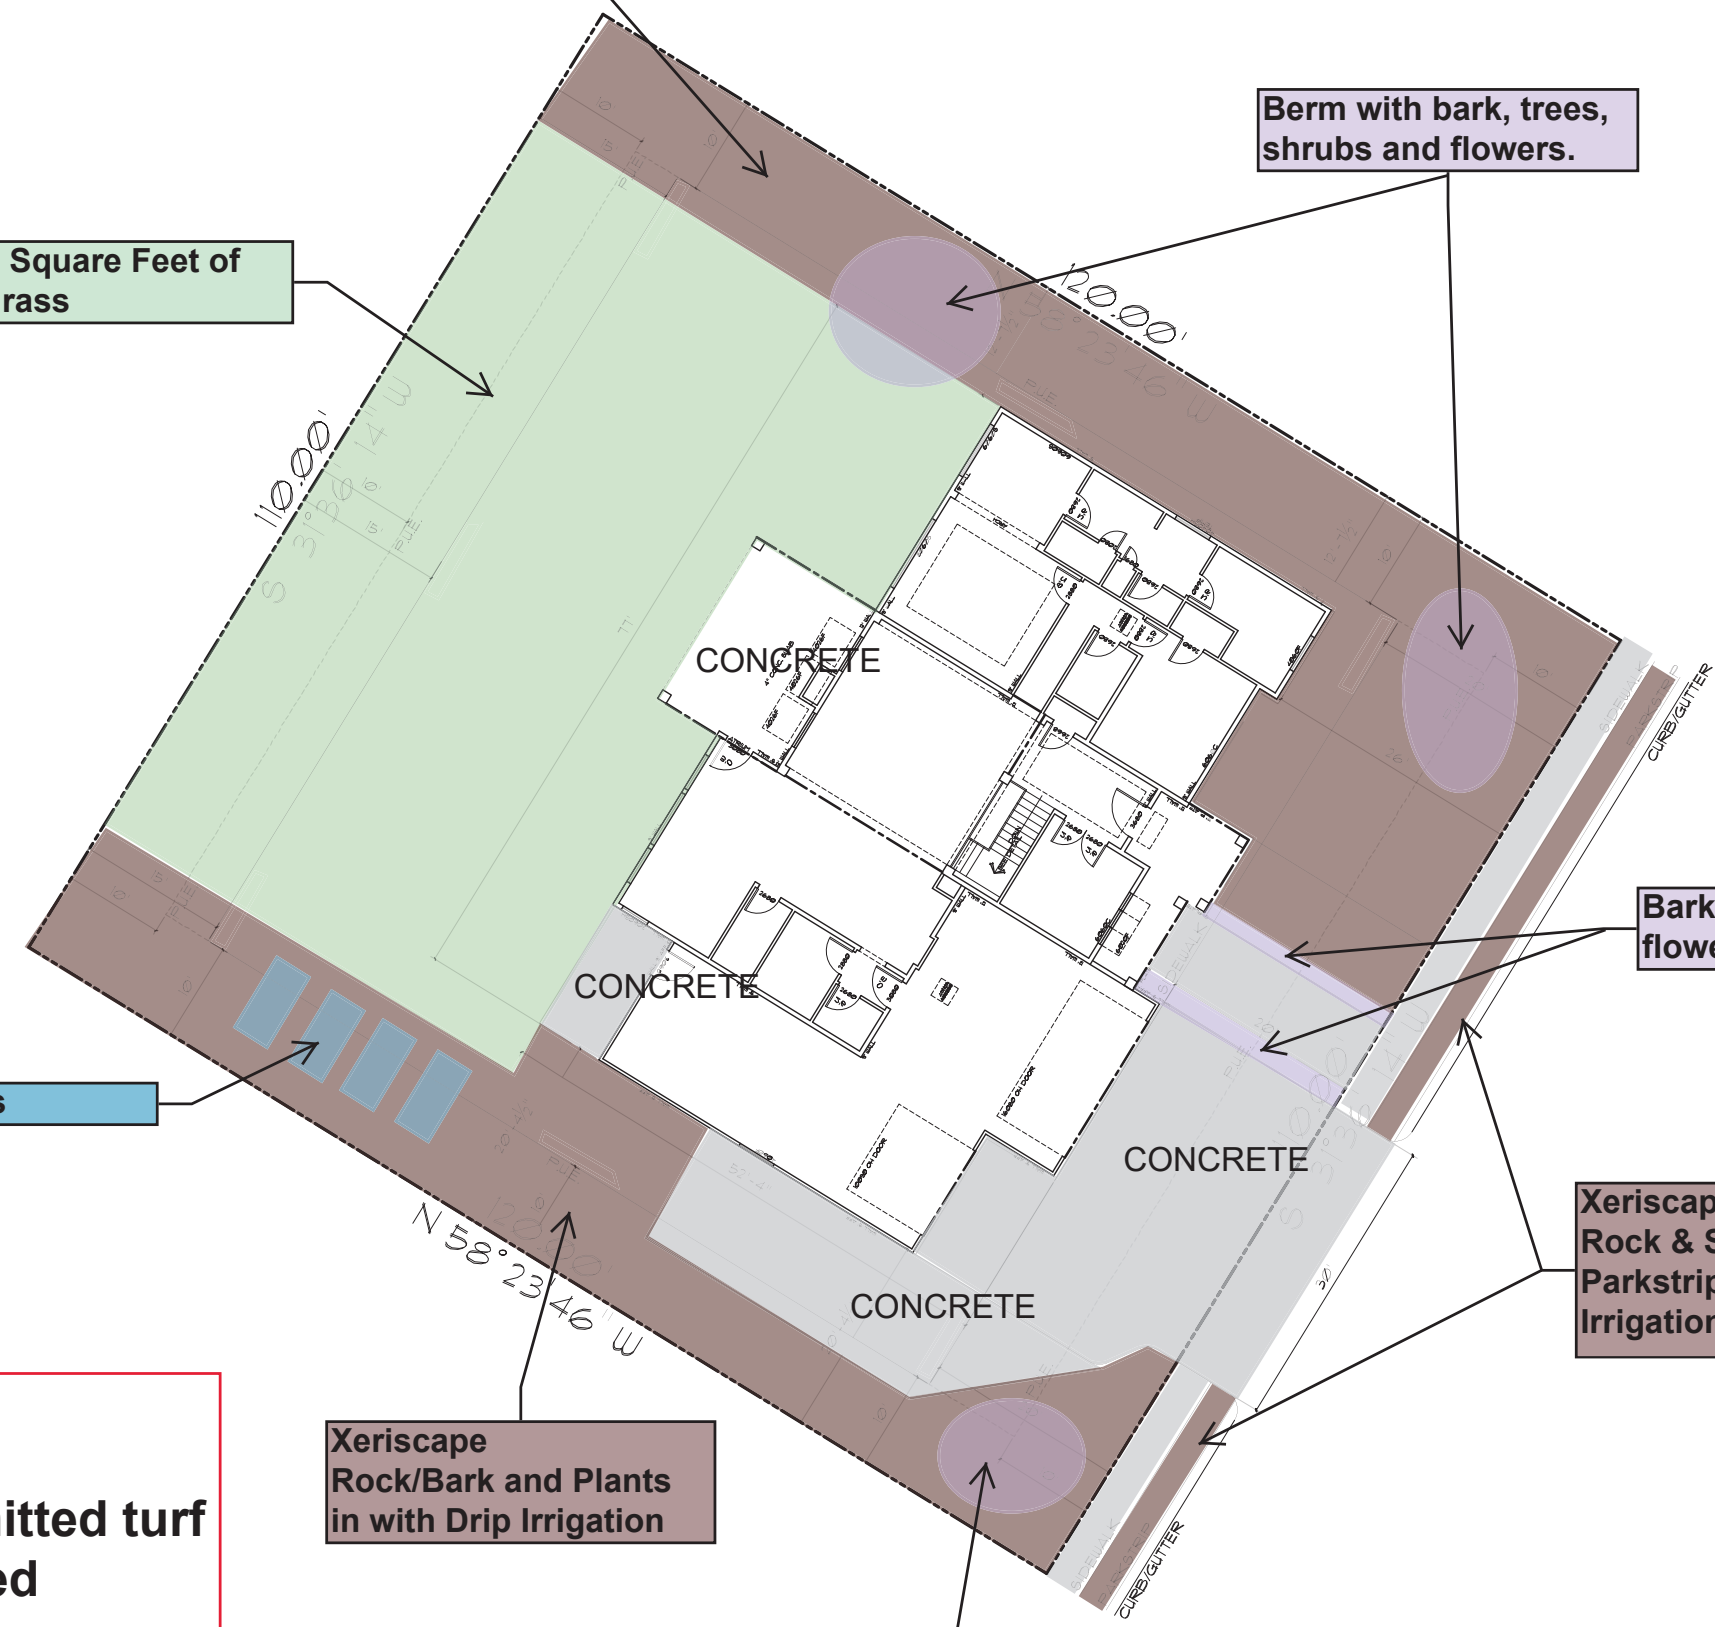

Xeriscape
Rock/Bark and Plants
in with Drip Irrigation

Berm with bark, trees,
shrubs and flowers.

3,950 Square Feet of
turf grass

Bark, trees, shrubs and
flowers.

Garden Boxes

Xeriscape
Rock & Shrubs in
Parkstrip with Drip
Irrigation

Lot 714
13,200 Square Feet Total
3,960 Square Feet is 30% permitted turf
3,950 Square Feet turf Proposed

Xeriscape
Rock/Bark and Plants
in with Drip Irrigation

Berm with bark, trees,
shrubs and flowers.